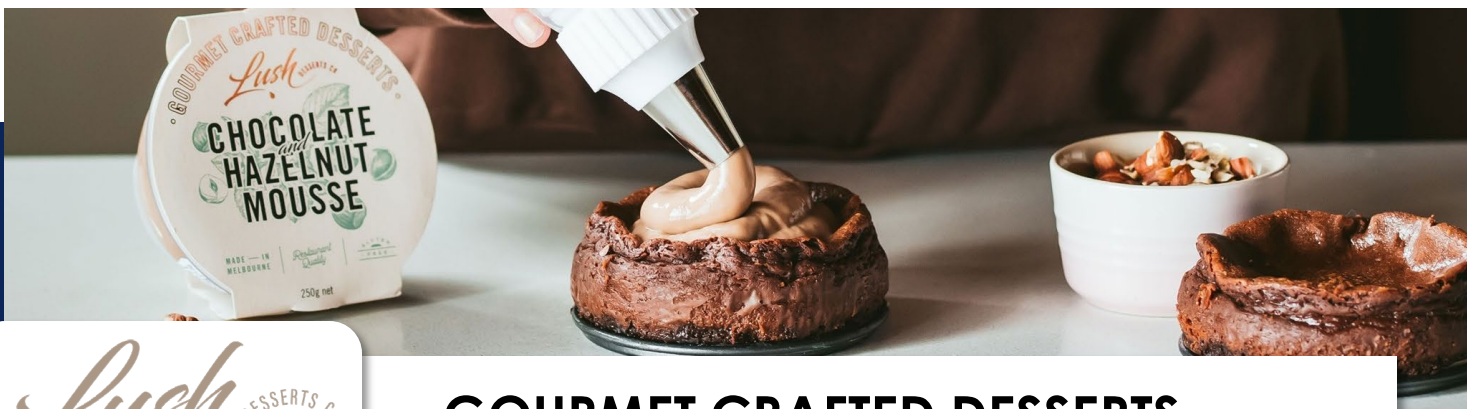

GOURMET CRAFTED DESSERTS

Gluten free, restaurant quality desserts